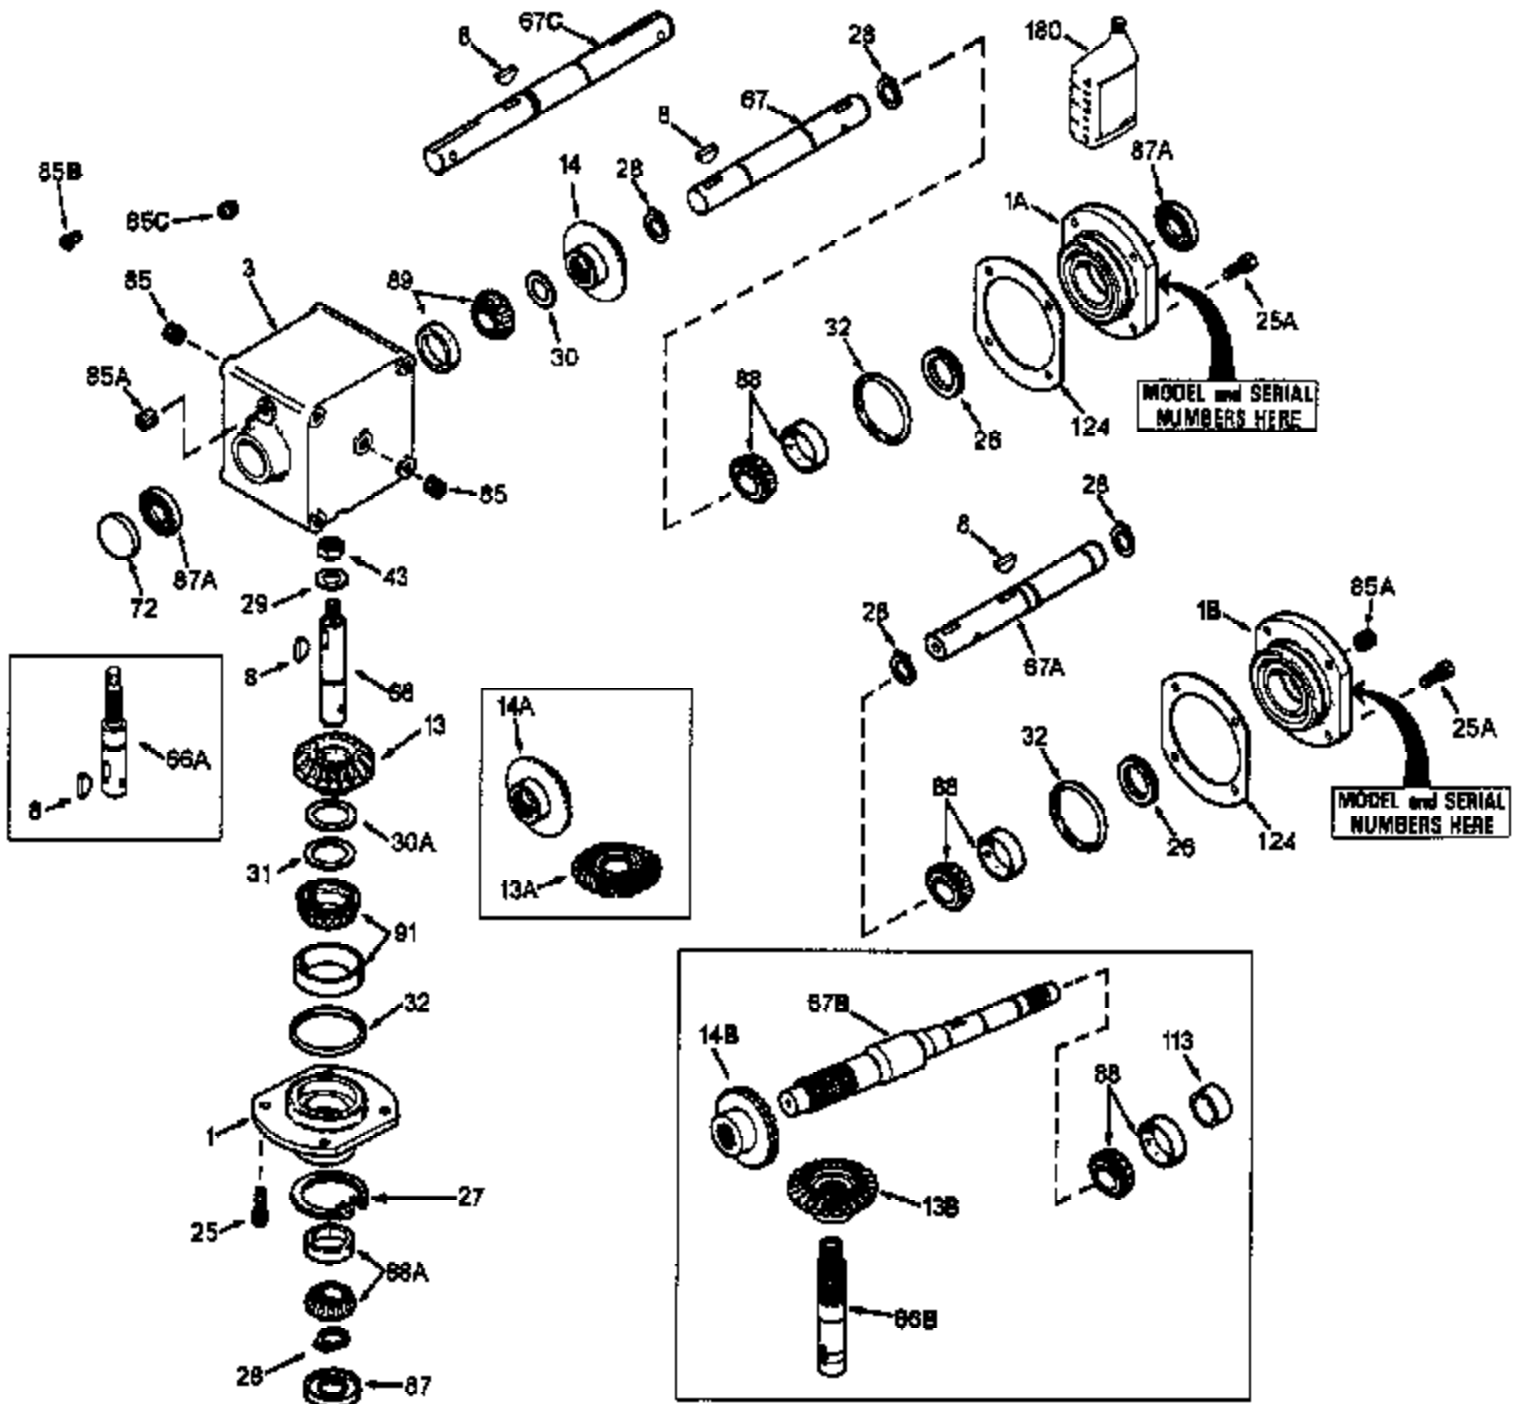

JOIST

DAS ORIGINAL

ILLUSTRATION SHOWS TYPICAL PARTS ONLY. ORDER BY PART NUMBER. PARTS NOT LISTED ARE SUPPLIED BY OEM.

Ref #	Part Number	Qty	Description
	794390		RA Drive Head Ass'y (Incl. 1 thru 124)
1	786104A		Retainer Cap
1A	786105		Retainer Cap
3	770076		Right Angle Drive Housing
8	792114		Woodruff Key No. 807
13	778177		Bevel Gear (18 teeth)
14	778178		Bevel Gear (27 teeth)
25A	792037		Screw, 5/16-18 x 1"
25	792037		Screw, 5/16-18 x 1"
26	780137		Load Ring
27	792112		Retaining Ring
28	792113		Retaining Ring
29	792115		Flat Washer
30	780131	Peerless	Shim
31	780138		Shim
32	788063		"O" Ring
43	792110A		Hex Jam Nut, 3/4-16
66	776221		Input Shaft (4-7/8" long)
67	776222		Output Shaft (7-17/32" long)
72	792111		Plug
85	792116		Pipe Plug, 1/4-18
85C	792118		Relief Valve
85A	792039		Pipe Plug, 1/8"
85B	792117		Pipe Reducer (1/4-18 to 1/8-27)
87A	788065		Oil Seal
87	788064		Oil Seal
88A	780132		Bearing & Cup Ass'y (SEE REPAIR MANUA L)
88	780132		Bearing & Cup Ass'y (SEE REPAIR MANUA L)
89	780132		Bearing & Cup Ass'y (SEE REPAIR MANUA L)
91	780134		Bearing & Cup Ass'y (SEE REPAIR MANUA L)
124	780136		Retainer Cap Shim
180	730229A		Gear Oil 80W90

1100-1100-006 Page 2 of 2